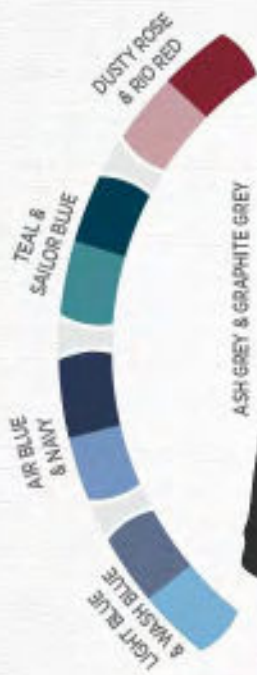

**FRONT
FLY OPEN**

ANTI-RIDE UP

**WIDER
GUSSET**

**BETTER BUTT
COVERAGE**

**ANTI
PILLING**

SNUG FIT

KING'S COLLECTION SEAMLESS TRUNK #127

Unravel a world where you should live only King-size.

Available in Singles pack for Men in 5 Dual Tone Colour Combinations

AVAILABLE SIZES:

SIZE	CM
M	80 - 85
L	90 - 95
XL	100 - 105

TECHNICAL FABRIC
92% NYLON 8% ELASTANE

CHAFE FREE

ANTI PILLING

ANTI-RIDE UP

MOISTURE WICKING