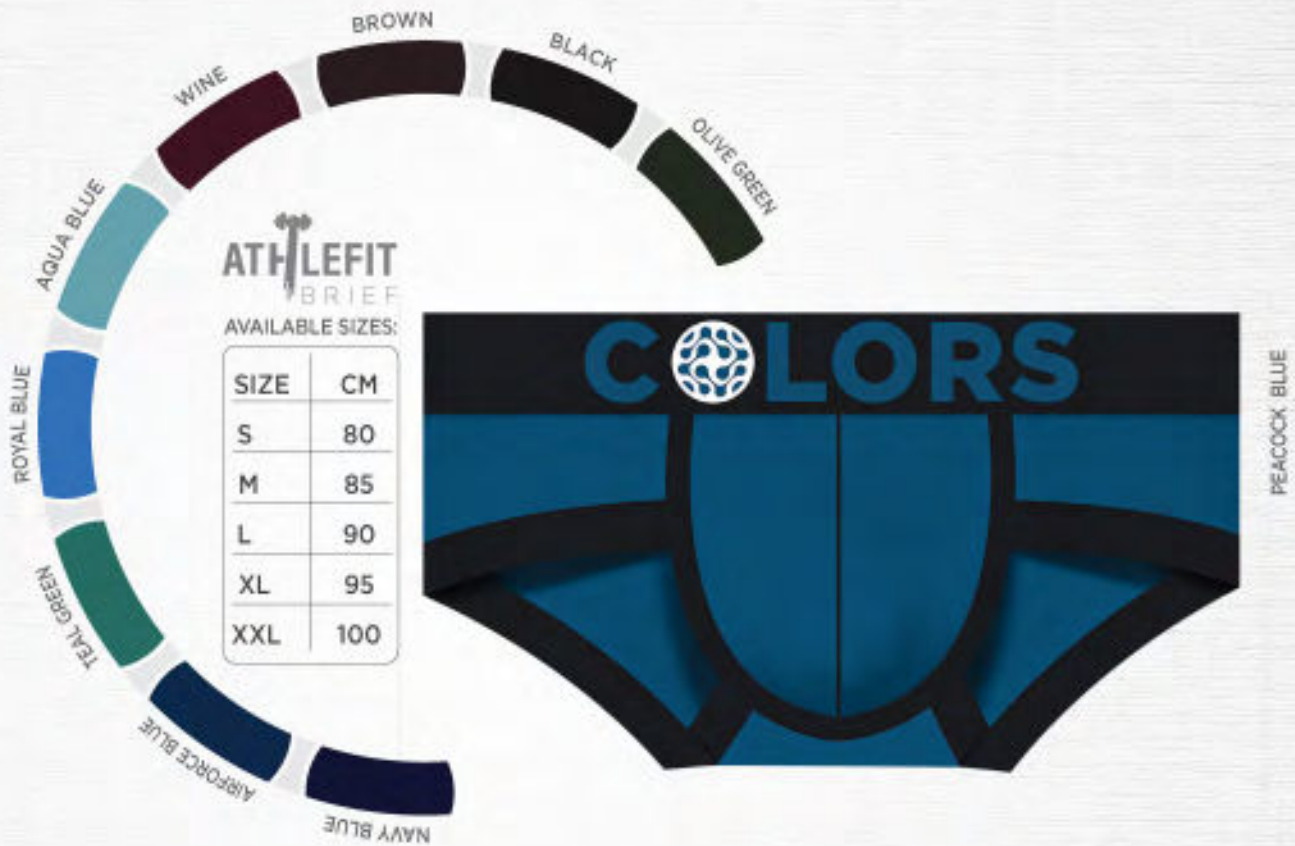

SNUG FIT

ROOMY HIP & LEG
OPENING AREA

ATHLEFIT BRIEF #116

Available in **Singles pack for Men in 10 Natural Shades**

Stay strong & supported in every move.

95% COTTON
5% SPANDEX

SUPPORTIVE LEG-GRIPS FOR ENHANCED
STABILITY DURING MOTION OR ACTIVITY

ELASTICIZED
WAISTBAND

SUPPORTER
POUCH

SUPERLATIVE BREATHABLE FABRIC
FOR DRY & SWEAT-FREE EXPERIENCE

FLEXIBLE

FRONT OPEN MINI BRIEF #117

Available in 2 pcs. pack for Men in 5 Natural Colour Combinations.
that Elevates Your Style with Ease.